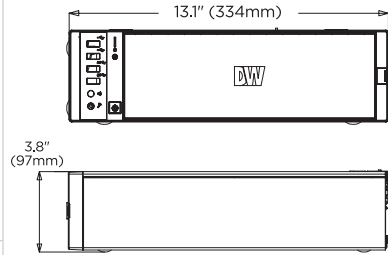

Dimensions

Unit: inch (mm)

Specifications

DESCRIPTION		Blackjack DX
Included IP licenses		4
Form factor		Slim Desktop
Operating system	DW-BJDX51XXT	Windows 10 IoT Enterprise LTSC
	DW-BJDX51XXT-LX	Ubuntu Desktop 20.04.5 LTS
CPU		Intel [®] i5 processor
Memory		16GB
Ethernet port		2x 1G Ethernet ports (RJ45)
System	Max video storage rate (Mbps)	360 Mbps
	Maximum HDD	2 x 3.5 SATA HDD
Storage	Maximum storage	20TB
	Outputs	1x true HD, 1x DVI-D, 1x D-Sub for system configuration. Maximum 1 display output at a time.
Video-out	Video card	Onboard Intel HD Graphics
	Resolution	True HD: 4096x2160@60Hz , DVI-D: 1920x1200@60Hz, D-Sub: 1920x1200@60Hz
	Pre-loaded VMS software	DW Spectrum [®] IPVMS Server
Remote clients		Cross-platform - Windows [®] , Linux Ubuntu [®] and Mac [®]
Mobile apps		iOS [®] and Android [®]
Keyboard and mouse		Included
Power supply		300W**
Operating temperature		41°F-104°F (5°C-40°C)
Operating humidity		20-90% RH
Dimension (WxDxH)		Desktop 3.88" x 13.1" x 15.8" (98.5 x 334 x 402 mm) Standing 13.1" x 3.88" x 15.8" (334 x 98.5 x 402 mm)
Other certification		NDAA, TAA
Warranty		5 year limited