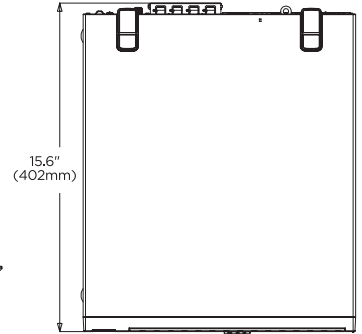

Dimensions

Unit: inch (mm)

Specifications

DESCRIPTION		Blackjack DX
Included IP licenses		4
Form factor		Slim Desktop
Operating system	DW-BJDX51XXT	Windows 10 IoT Enterprise LTSC
	DW-BJDX51XXT-LX	Ubuntu Desktop 20.04.5 LTS
CPU		Intel [®] i5 processor
Memory		16GB
Ethernet port		2x 1G Ethernet ports (RJ45)
System	Max video storage rate (Mbps)	360 Mbps
	Maximum HDD	2 x 3.5 SATA HDD
Storage	Maximum storage	20TB
	Outputs	1x true HD, 1x DVI-D, 1x D-Sub for system configuration. Maximum 1 display output at a time.
Video-out	Video card	Onboard Intel HD Graphics
	Resolution	True HD: 4096x2160@60Hz , DVI-D: 1920x1200@60Hz, D-Sub: 1920x1200@60Hz
	Pre-loaded VMS software	DW Spectrum [®] IPVMS Server
Remote clients		Cross-platform - Windows [®] , Linux Ubuntu [®] and Mac [®]
Mobile apps		iOS [®] and Android [®]
Keyboard and mouse		Included
Power supply		300W**
Operating temperature		41°F-104°F (5°C-40°C)
Operating humidity		20-90% RH
Dimension (WxDxH)		Desktop 3.88" x 13.1" x 15.8" (98.5 x 334 x 402 mm) Standing 13.1" x 3.88" x 15.8" (334 x 98.5 x 402 mm)
Other certification		NDAA, TAA
Warranty		5 year limited