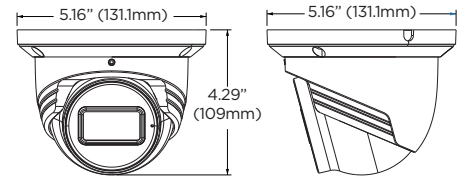

Dimensions

unit: Inch (mm)

Summary

These MEGAPIX® IP cameras are NDA compliant and deliver crystal-clear images at 4MP resolution and real-time 30fps. The IP67-rated turret camera features a 2.8-12mm vari-focal lens with motorized zoom and a 360° camera gimbal for absolute view adjustment. Added intelligence includes line crossing, perimeter intrusion and video tampering detection. All MEGAPIX cameras are ONVIF conformant, assuring their successful integration with any open platform solution on the market.