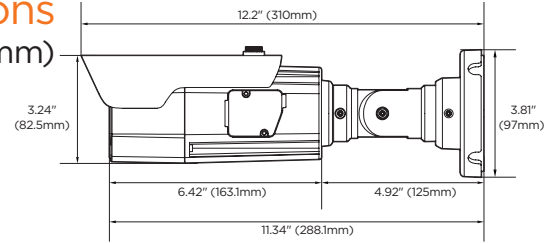

Accessories (optional)

Dimensions

Unit: Inch (mm)

Specifications

IMAGE	
Image sensor	4K 1/2.8" CMOS sensor
Total pixels	3952 (H) x 2320 (V)
Active pixels	3840 (H) X 2160 (V)
Minimum scene illumination	0.09 lux (color) 0 lux (B/W)
S/N ratio	50dB
Video output	Local video output CVBS 1.0V p-p (75Ω), 4:3 aspect ratio
LENS	
Focal length	2.7-13.5mm, F1.4
Lens type	Vari-focal p-iris lens with motorized zoom and auto-focus
Field of view (HFOV/VFOV)	33.1°-90.3°/ 18.9°-49°
IR distance	140ft range
Optical zoom	x5 optical zoom
I/O	
Audio in/out and compression	1/1, G.711
Alarm in/out	1/1
OPERATIONAL	
Intelligent Video Analytics	IVA: intrusion, line crossing, counting line, loitering, enter, exit, tamper IVA+: object removed, tailgating, direction, stopped, appear, disappear, object left, logical rules
Shutter mode	Auto, manual, anti-flicker, slow shutter
Shutter speed	1/15 - 1/32000
Slow shutter	1/2,1/3,1/5,1/6,1/7.5, 1/10
Auto gain control	Auto
Day and night	Auto, day (color), night (B/W)
Smart DNR™ 3D Digital Noise Reduction	3D-DNR
Wide Dynamic Range (WDR)	True WDR, 120dB
White balance	Yes
Privacy zones	16 programmable privacy masks
Backlight compensation (BLC)	Yes
Mirror and flip	Yes
Alarm notifications	Notifications via email, FTP, alarm output and SD card recording
Memory slot	Micro SD/SDHC/SDXC class 10 card (not included)
NETWORK	
LAN	1000Base-T (1Gbps)
Video compression type	H.265, H.264, MJPEG
Resolution	H.265: QFHD, 2.1MP/1080p, 720p, VGA, D1, CIF H.264: QFHD, 2.1MP/1080p, 720p, VGA, D1, CIF MJPEG: 2.1MP/1080p, 720p, 800x600, VGA, 768x432, D1, CIF
Frame rate	Up to 30fps at all resolutions
Video bitrate	100Kbps - 10Mbps, multi-rate for preview and recording
Bitrate control	Multi-streaming CBR/VBR at H.265 (controllable frame rate and bandwidth)
Streaming capability	Dual-stream at different rates and resolutions
IP	IPv4
Protocol	TCP/IP, UDP, AutoIP, RTP (UDP/TCP), RTSP, NTP, HTTP, HTTPS, SSL, DNS, DDNS, DHCP, FTP, SMTP, ICMP, SNMPv1/v2/v3 (MIB-2), ONVIF
Security	HTTPS (TLS), IP filtering, 802.1x, digest authentication
ONVIF conformance	Yes
Web viewer	OS: Windows® 7, Windows® 8, Windows® 10 Browser: IE, Chrome, Firefox
Video management software	DW Spectrum® IPVMS
ENVIRONMENTAL	
Operating temperature	-40°F - 122°F (-40°C - 50°C)
Operating humidity	10-90% RH, (non-condensing)
IK rating	IK10 impact-resistant
IP rating	IP67-rated
Other certifications	CE, FCC, RoHS
ELECTRICAL	
Power requirement	DC12V, IEEE 802.3at PoE+ class 4 (Adapter not included)
Power consumption	DC12V 10.2W PoE 16W
MECHANICAL	
Material	Aluminum bullet housing
Dimensions	12.2" x 3.81" (310 x 97mm)
Weight	2.64 lbs (1.2 kg)
Warranty	5 year warranty