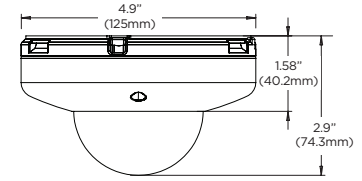

Accessories (optional)

DWC-VFCMW
Wall mount
bracket

DWC-VFWMW
Junction box

DWC-VFJUNCW
Ceiling mount
bracket

Dimensions

Unit: Inch (mm)

Specifications

IMAGE	
Image sensor	5MP 1/2.8" CMOS
Total pixels	2592(H) X 1944(V)
Minimum scene illumination	0.16 lux (color) 0.0 lux (B/W)
Video output	Local video output CVBS 1.0V p-p (75Ω), 16:9 aspect ratio
LENS	
Focal length	4.0mm, F2.0 (DWC-MF5Wi4TW, DWC-MPF5Wi4TW) 6.0mm, F2.0 (DWC-MF5Wi6TW, DWC-MPF5Wi6TW) 8.0mm, F2.0 (DWC-MF5Wi8TW, DWC-MPF5Wi8TW)
Lens type	Fixed lens
HFOV / VFOV	82.3° / 43° (DWC-MF5Wi4TW, DWC-MPF5Wi4TW) 51.9° / 29° (DWC-MF5Wi6TW, DWC-MPF5Wi6TW) 37.8° / 22° (DWC-MF5Wi8TW, DWC-MPF5Wi8TW)
IR distance	50ft range
I/O	
Audio in/out	1/1
Audio compression	G.711
Alarm in/out	1/1
OPERATIONAL	
Intelligent Video Analytics	IVA: intrusion, line crossing, counting line, loitering, enter, exit, tamper (DWC-MF5Wi4TW / DWC-MF5Wi6TW / DWC-MF5Wi8TW) IVA+: object removed, tailgating, direction, stopped, appear, disappear, object left, logical rules (DWC-MPF5Wi4TW / DWC-MPF5Wi6TW / DWC-MPF5Wi8TW)
Shutter mode	Auto, manual, anti-flicker, slow shutter
Shutter speed	1/15 - 1/32000
Slow shutter	1/2, 1/3, 1/5, 1/6, 1/7.5, 1/10
Auto gain control	Auto
Day and night	Auto, day (color), night (B/W)
3D digital noise reduction	Smart DNR™ 3D-DNR
Wide Dynamic Range (WDR) dB	True WDR, 120dB
Privacy zone	16 programmable privacy masks
Mirror and flip	Yes
Alarm notifications	Notifications via e-mail notifications, FTP, alarm output and SD card recording
Memory slot	Micro SD / SDHC / SDXC (card not included)
NETWORK	
LAN	RJ45 (10/100Base-T)
Video compression type	H.265, H.264, MJPEG
Resolution	H.265: 2592x1944, 2304x1296, 21MP/1080p, 720p, VGA, D1, CIF H.264: 2592x1944, 2304x1296, 21MP/1080p, 720p, VGA, D1, CIF MJPEG: 21MP/1080p, 720p, 800x600, VGA, 768x432, D1, CIF
Frame rate	Up to 30fps at all resolutions
Video bitrate	100Kbps - 10Mbps, multi-rate for preview and recording
Bitrate control	Multi-streaming CBR/VBR at H.264, H.265 (controllable frame rate and bandwidth)
Streaming capability	Dual-stream at different rates and resolutions
IP	IPv4, IPv6
Protocol	TCP/IP, UDP, AutoIP, RTP (UDP/TCP), RTSP, NTP, HTTP, HTTPS, SSL, DNS, DDNS, DHCP, FTP, SMTP, ICMP, SNMPv1/v2/v3 (MIB-2), ONVIF
Security	HTTPS (TLS), IP filtering, 802.1x, digest authentication (ID/PW)
ONVIF conformance	Yes
OS: Windows®, Mac® OS, Linux®	
Web viewer	Browser: IE®, Google Chrome®, Mozilla Firefox®, Safari® NOTE: Chrome browser is recommended for IVA configuration
Video management software	DW Spectrum® IPVMS
ENVIRONMENTAL	
Operating temperature	-4°F - 122°F (-20°C - 50°C)
Operating humidity	10-90% (non-condensing)
IK and IP rating	IK10 impact-resistant, IP66-rated
Other certifications	UL listed, CE, FCC, RoHS
ELECTRICAL	
Power requirement	DC 12V, PoE (IEEE 802.3af Class 3). (Adapter not included)
Power consumption	DC12V: max 5.9W PoE: max 7.2W
MECHANICAL	
Material	Aluminum vandal housing, polycarbonate dome
Dimensions	4.9" x 2.9" (125 x 74.3 mm)
Weight	0.92 lbs (0.42kg)
Warranty	5 year warranty