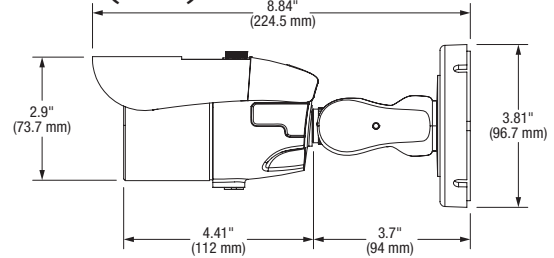

Dimensions

unit: Inch (mm)

Summary

Star-Light™ 2.1MP/1080p Universal HD over COAX® cameras deliver crystal clear images and support real-time 30fps HD-Analog, HD-TVI, HD-CVI and all analog signals to 960H. The vandal weather resistant bullet cameras are IP66-rated. Star-Light™ UHDoC® cameras are engineered to work with our VMAX A1™ UHDoC® DVRs using your existing coax infrastructure for a cost-effective, high resolution surveillance solution.

Features

- Universal HD over Coax® technology with HD-Analog, HD-TVI, HD-CVI and all legacy analog signal support
- Star-Light™ super low light technology
- 2.1MP/1080p 1/3" image sensor at real-time 30fps
- 2.8-12mm varifocal p-iris lens
- True wide dynamic range (WDR)
- OSD control via coaxial (UTC)
- 100' Smart IR™ with intelligent camera sync.
- Smart DNR™ 3D digital noise reduction
- True day/night mechanical IR cut filter
- De-Fog™ extreme weather image compensation
- Highlight masking exposure (HME)
- Auto sensing 24VAC/12VDC with line lock
- Easy icon driven OSD menu with built-in joystick
- Programmable Privacy Zones
- Auto gain control (AGC)
- Backlight compensation (BLC)
- Auto white balance (AWB)
- UL listed
- RS-485 built-in
- NDAA compliant
- IP66 environmental-rated dust-tight and water-resistant
- 5 year warranty

Specifications

IMAGE	
Image sensor	2.1MP 1/3" CMOS sensor
Active pixels	1944 (H) x 1092 (V)
Scanning system	Progressive scan
Frequency	60Hz / 50Hz
Video output	HD-Analog, HD-TVI, HD-CVI @ 2.1MP/1080p CVBS Analog up to 960H
Synchronization	Internal
Resolution	1920x1080 (2.1MP/1080p)
Minimum scene illumination	0.03 lux (color) lux (B/W)
S/N ratio	55dB
Signal technology	Universal HD over Coax® technology with HD-Analog, HD-TVI, HD-CVI and all Analog to 960H signal support
Alarm output	1 Alarm output
LENS	
Focal length	2.8 - 12mm
Lens type	Vari-focal P-iris lens
IR distance	100ft
OPERATIONAL	
Shutter speed	1/30(25) - 1/30,000
Backlight	Off / on
Star-Light™ (Sense-up)	Off, x2 - x32
Smart DNR™ 3D digital noise reduction	Off, low, middle, high
Wide dynamic range (WDR)	Off/ On
Wide dynamic range dB	100dB
White balance	Auto, auto-EX, preset, manual
Day and night	Day, night, auto
Mirror / flip	Yes
Auto gain control	Max 60dB
Motion detection	Yes
Privacy zones	16 privacy zones
Sharpness	0 - 10
Gamma	0.45 - 0.75
RS485 / UTP built-in	PELCO D / PELCO C
ENVIRONMENTAL	
Operating Temperature	-4°F - 122°F (-20°C - 50°C)
Operating Humidity	Less than 90% (non-condensing)
IP Rating	IP66-rated
Other Certifications	UL listed, FCC, CE, ROHS
ELECTRICAL	
Power requirements	DC12V / AC24V dual voltage
Power consumption	DC12V (LED off): 3.0W DC12V (LED on): 4.44W AC24V (LED off): 2.7W AC24V (LED on): 4.3W
MECHANICAL	
Material	Aluminum
Dimensions	8.84 x 3.81 in (224.5 x 96.7 mm)
Weight	1.65 lbs (0.748 Kb)
Warranty	5 year warranty

Accessories (Optional)

DWC-BLJUNC-W
Junction Box for Bullet Cameras

DWC-PMB-WLW
Pole mount bracket

Increase sales and profitability. Sign up and become a DW Channel Partner today!